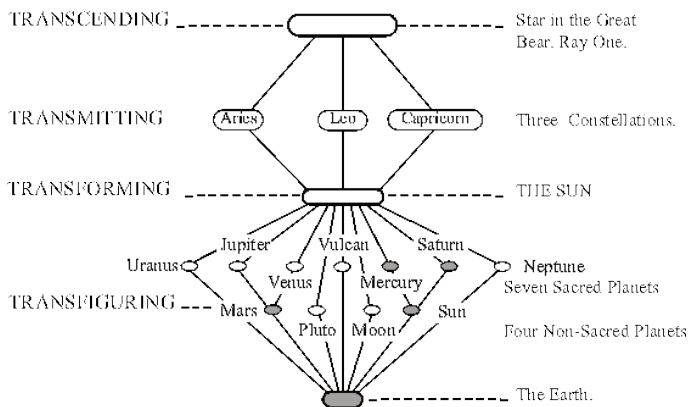

Saturn rules one of the decanates of Aquarius.

PAGE 590

TABULATION X

<i>Ray</i>	<i>Constellations</i>	<i>Planets Ortho- dox</i>	<i>Planets Esoteric</i>
I. Will or Power	Aries. The Ram	Mars	Mercury
	Leo. The Lion	The Sun	The Sun
	Capricorn. The Goat	Saturn	Saturn
II. Love-Wisdom	Gemini. The Twins	Mercury	Venus
	Virgo. The Virgin	Mercury	The Moon
	Pisces. The Fishes	Jupiter	Pluto
III. Active Intelligence	Cancer. The Crab	The Moon	Neptune
	Libra. The Scales	Venus	Uranus
	Capricorn. The Goat	Saturn	Saturn
IV. Harmony through Conflict	Taurus. The Bull	Venus	Vulcan
	Scorpio. The Scorpion	Mars	Mars
	Sagittarius. The Archer	Jupiter	The Earth
V. Concrete Science	Leo. The Lion	The Sun	The Sun
	Sagittarius. The Archer	Jupiter	The Earth
	Aquarius. The Water Carrier	Uranus	Jupiter
VI. Devotion. Idealism	Virgo. The Virgin	Mercury	The Moon
	Sagittarius. The Archer	Jupiter	The Earth
	Pisces. The Fishes	Jupiter	Pluto
VII. Ceremonial Order	Aries. The Ram	Mars	Mercury
	Cancer. The Crab	The Moon	Neptune
	Capricorn. The Goat	Saturn	Saturn

DIAGRAM ONE

An illustration of this in line with our tabulation would be

DIAGRAM TWO

DIAGRAM THREE

PAGE 610

DIAGRAM FOUR

DIAGRAM FIVE

BLANK PAGE